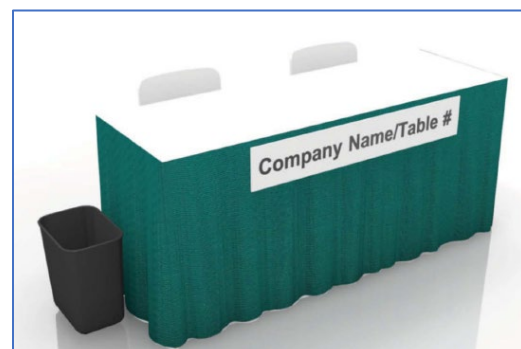

The booth images shown are for illustration purposes only and may not be an exact representation of the booth.